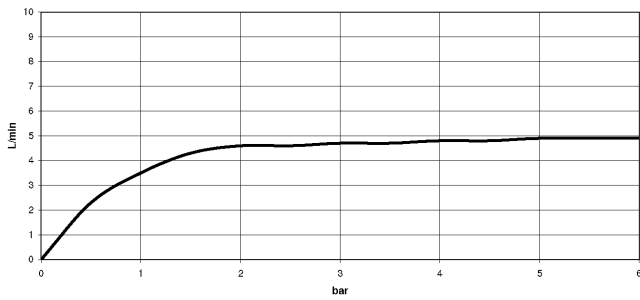

## SYMETRICS Deck-mounted basin spout with pop-up waste - Brushed Platinum

---

13 710 740

- 110mm projection
- fixed spout
- PEARLSTREAM
- height of mixer 30 mm
- height up to aerator 15 mm
- hole diameter 35 mm
- 2x screw-in M 10 x 1 pressure hose, leak-tested
- 1/2" connection
- max. flow 5 l/min
- lead-free

Only suitable for basins with an overflow.

**SYMETRICS Deck-mounted basin spout with pop-up waste - Brushed Platinum**

13 710 740

mm [inches]

**Flow rate chart**

**SYMETRICS Deck-mounted basin spout with pop-up waste - Brushed Platinum**